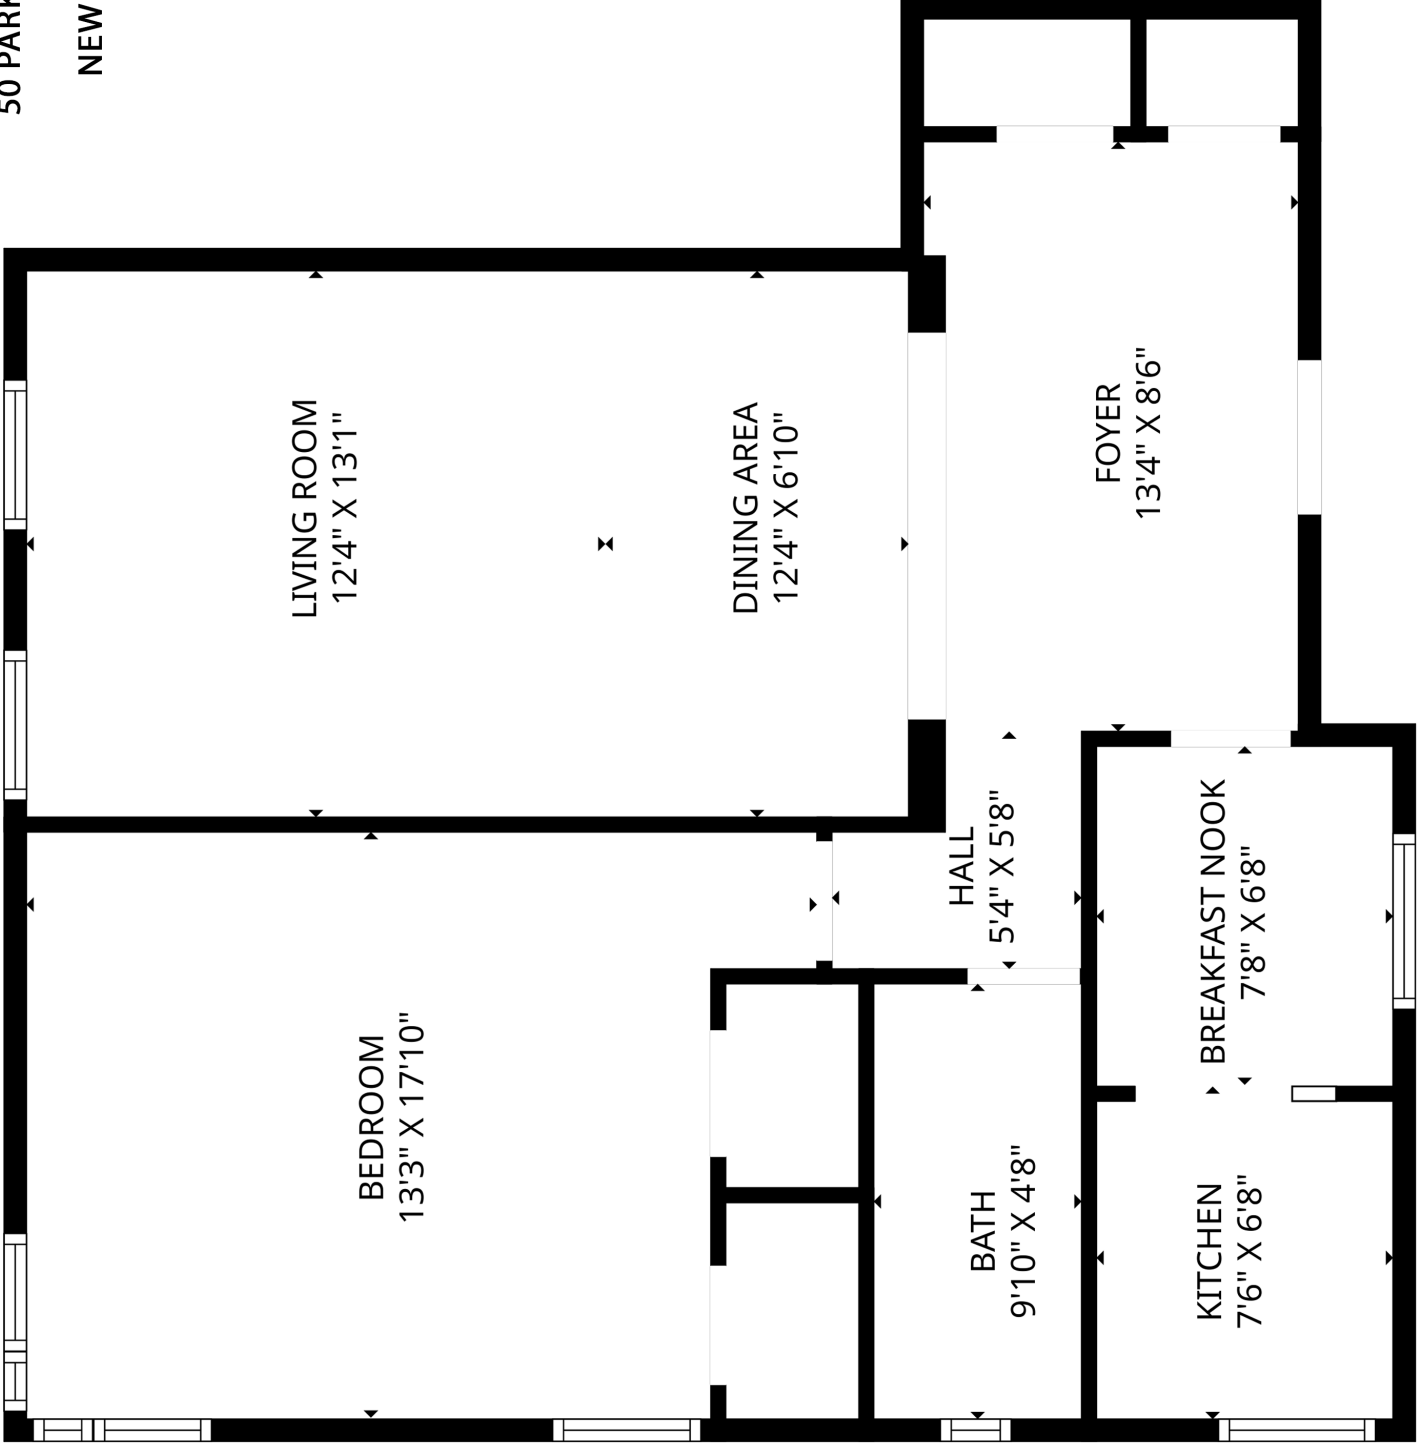

50 PARK TERRACE WEST  
APT #1H  
NEW YORK, NY 10034

FOR ILLUSTRATIVE PURPOSES ONLY. SIZES AND DIMENSIONS ARE APPROXIMATE, ACTUAL MAY VARY. PREPARED BY LISTING PHOTOSHOOT CORP. ALL RIGHTS RESERVED. WWW.LISTINGPHOTOSHOOT.COM